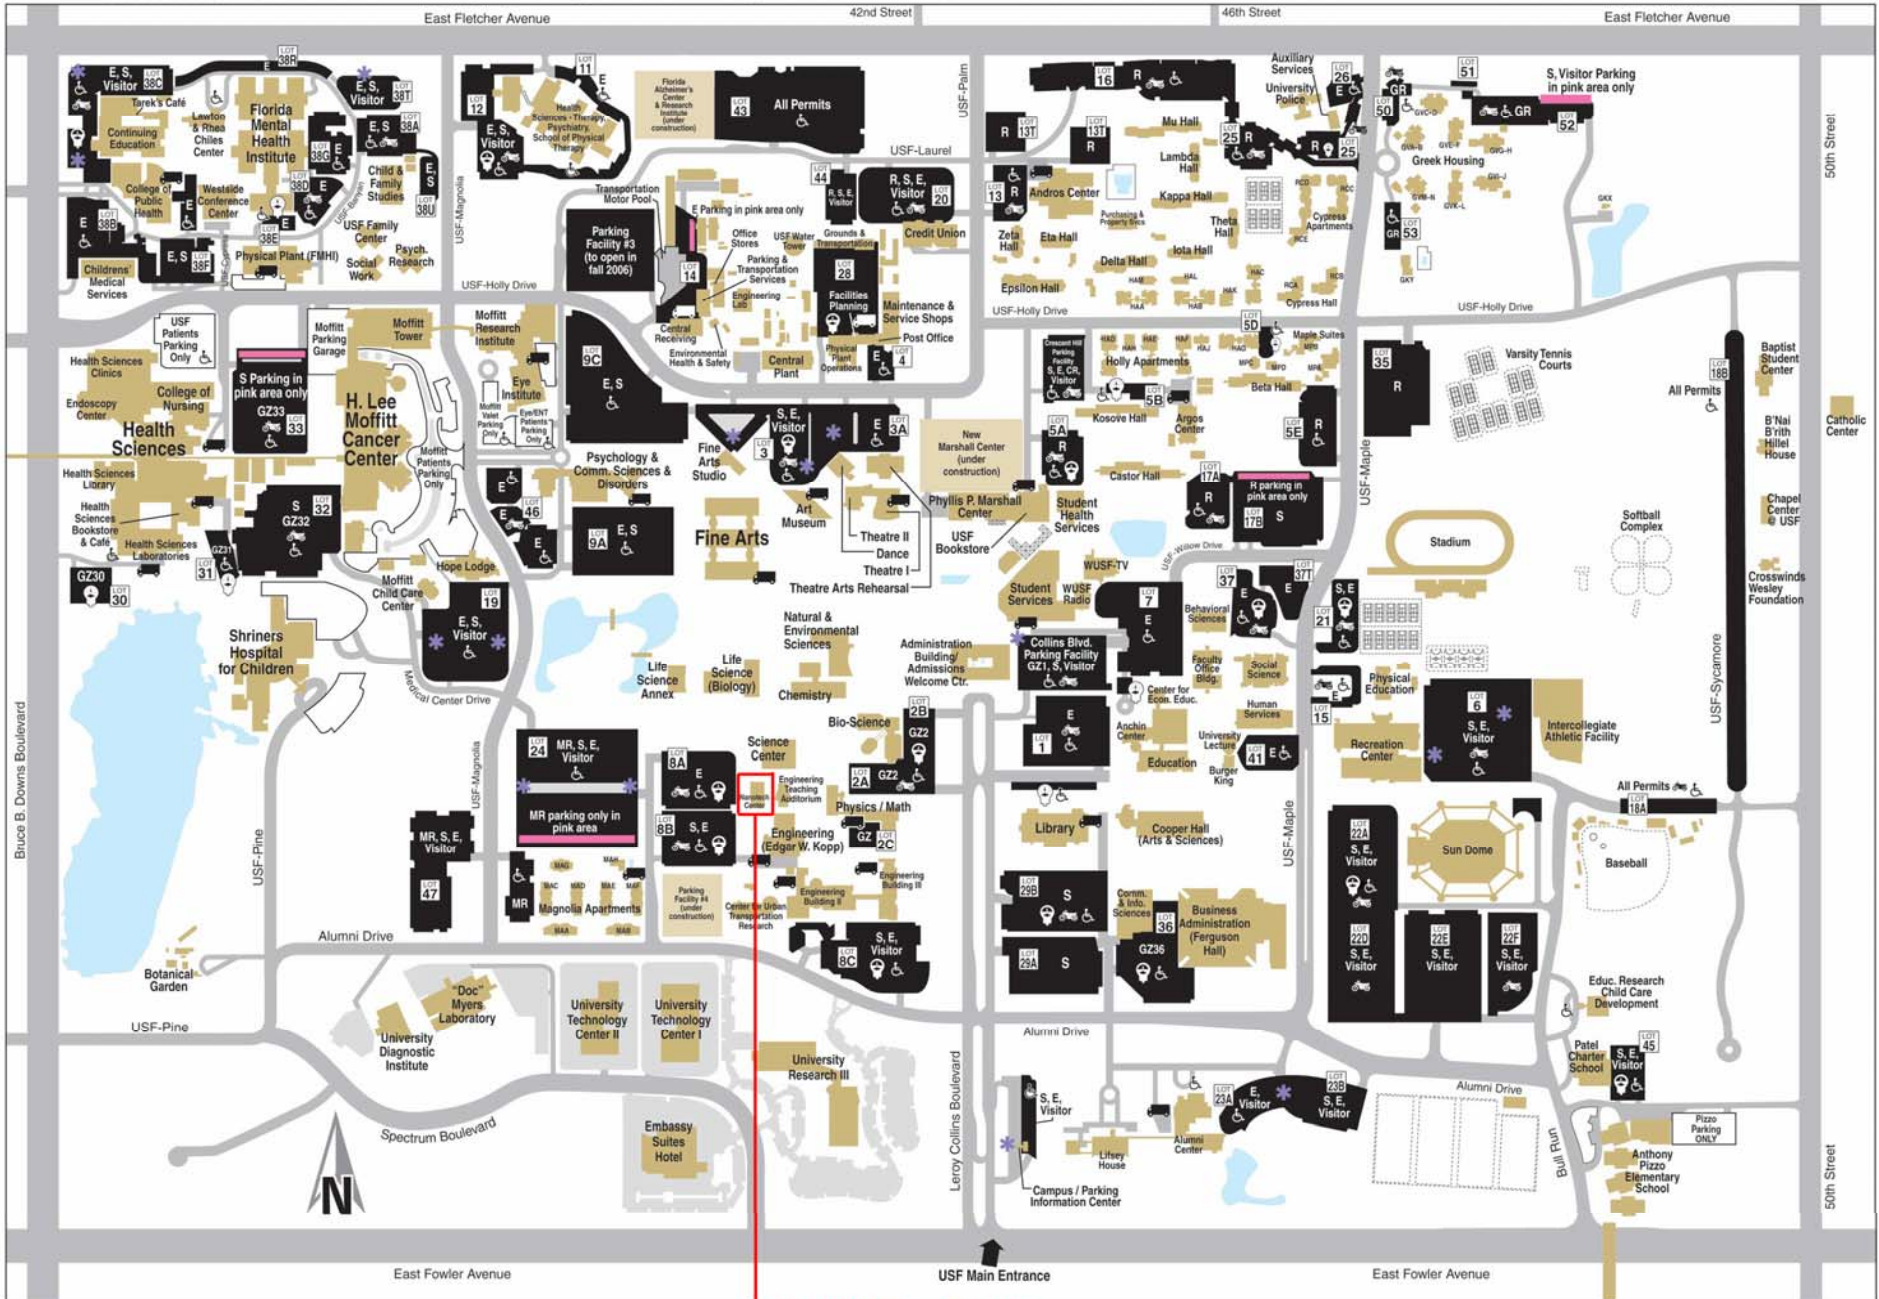

Parking Map • Tampa Campus

MAP KEY

- R - Resident Student
- CR - Specialized Resident Parking
- S - Non-Resident Student
- GZ - Gold Staff
- Designated Parking
- Motorcycle Parking
- Disabled Parking
- MR - Magnolia Resident
- GR - Greek Resident Parking
- Y - Park-n-Ride / Alumni
- E - Staff
- Metered Parking
- Loading Dock Area
- Parking Permit Vending Machine